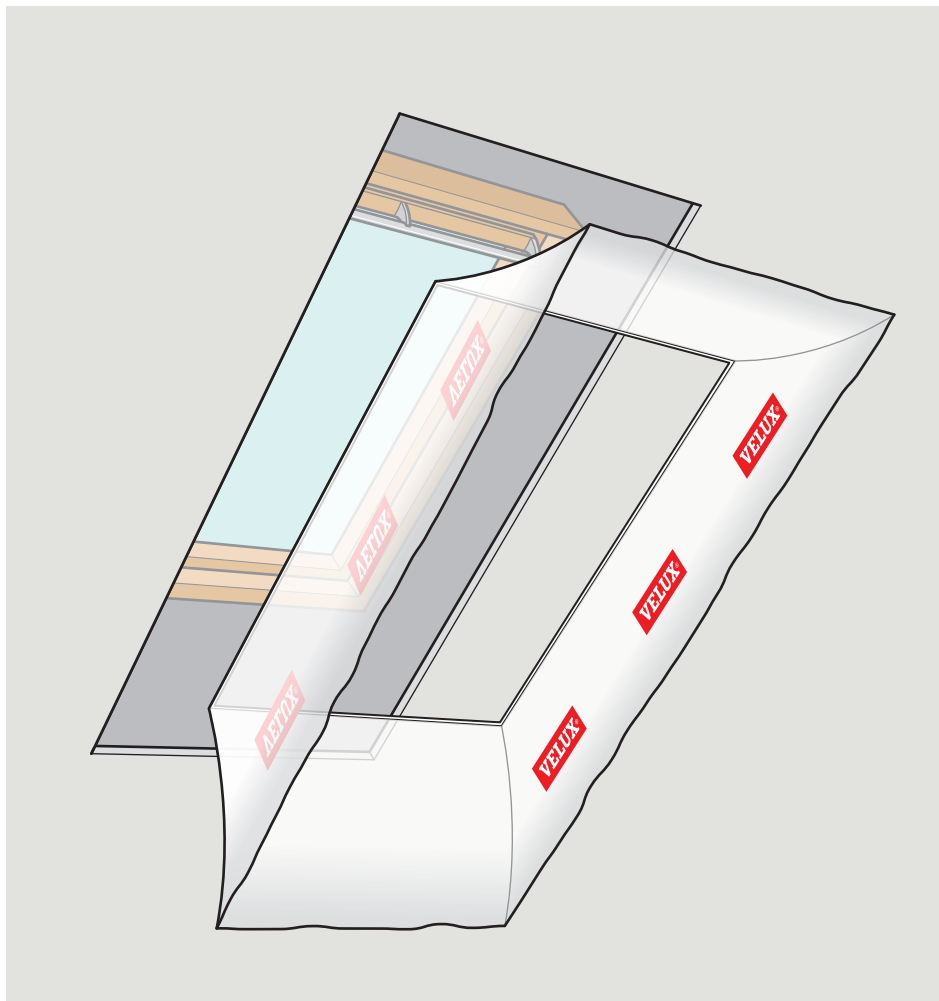

BBX

4

 13	
EN 13984:2013 Notified body: 0402, 0845	
BBX	
Flexible sheet for waterproofing	
Reaction to fire:	Class E
Tensile properties:	NPD
Tear resistance:	NPD
Joint strength:	NPD
Impact resistance:	NPD
Water vapour resistance:	Sd= 80 m
Watertightness:	Pass
Durability:	NPD
VELUX A/S Ådalsvej 99 DK-2970 Hørsholm www.velux.com/ce	