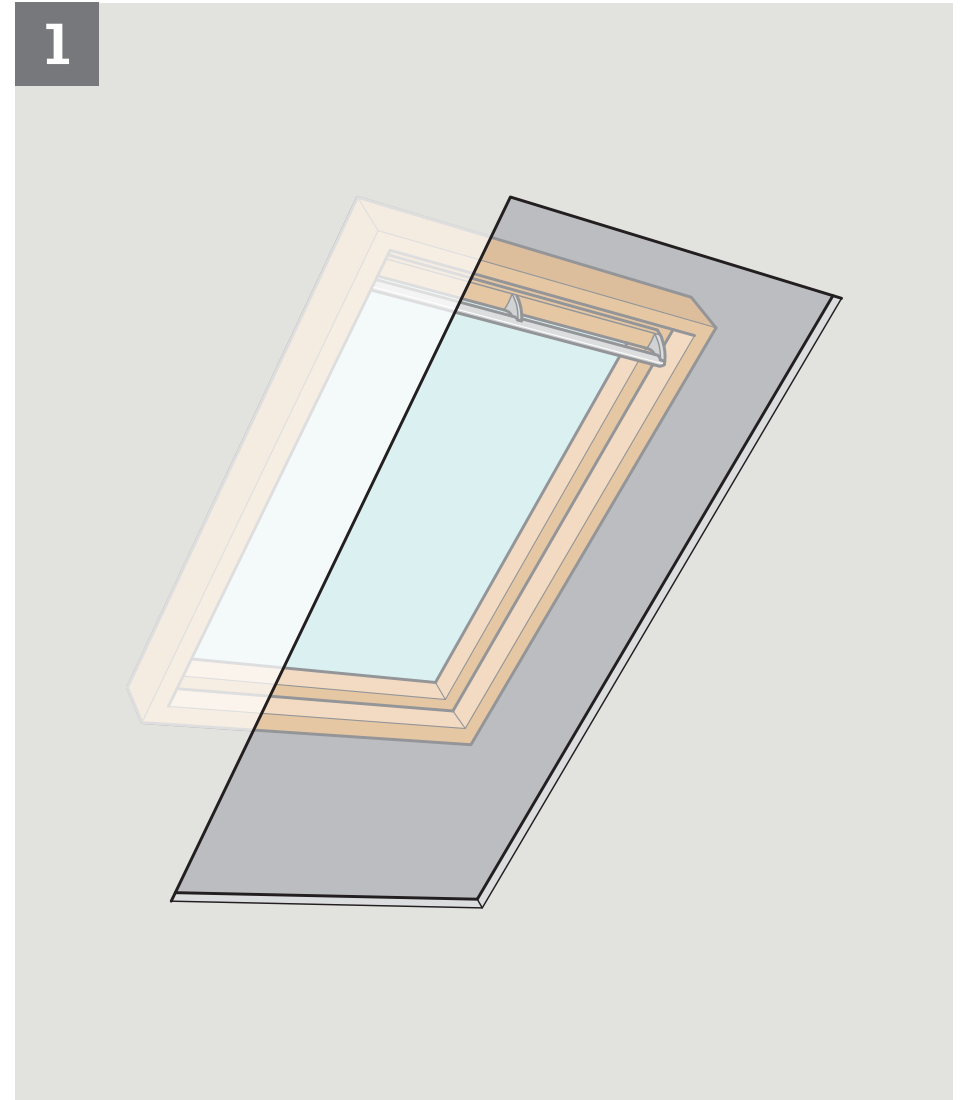

BBX

4

 13	
EN 13984:2013 Notified body: 0402, 0845	
BBX	
Flexible sheet for waterproofing	
Reaction to fire:	Class E
Tensile properties:	NPD
Tear resistance:	NPD
Joint strength:	NPD
Impact resistance:	NPD
Water vapour resistance:	Sd= 80 m
Watertightness:	Pass
Durability:	NPD
VELUX A/S Ådalsvej 99 DK-2970 Hørsholm www.velux.com/ce	