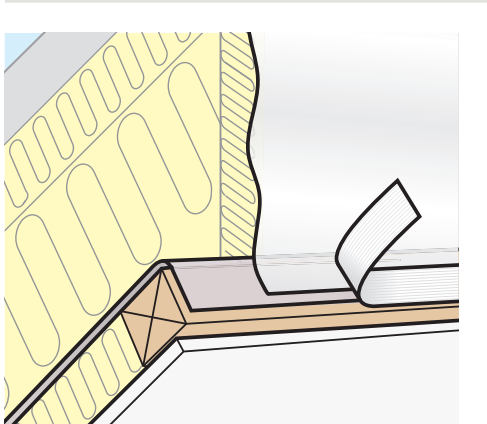

BBX

4

 13	
EN 13984:2013 Notified body: 0402, 0845	
BBX	
Flexible sheet for waterproofing	
Reaction to fire:	Class E
Tensile properties:	NPD
Tear resistance:	NPD
Joint strength:	NPD
Impact resistance:	NPD
Water vapour resistance:	Sd= 80 m
Watertightness:	Pass
Durability:	NPD
VELUX A/S Ådalsvej 99 DK-2970 Hørsholm www.velux.com/ce	