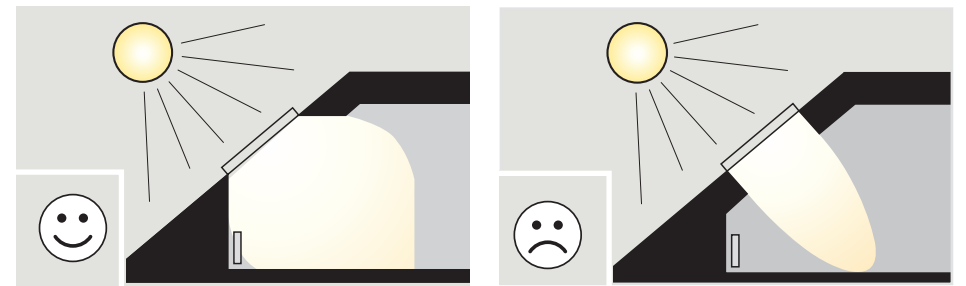

BBX

4

 13	
EN 13984:2013 Notified body: 0402, 0845	
BBX	
Flexible sheet for waterproofing	
Reaction to fire:	Class E
Tensile properties:	NPD
Tear resistance:	NPD
Joint strength:	NPD
Impact resistance:	NPD
Water vapour resistance:	Sd= 80 m
Watertightness:	Pass
Durability:	NPD
VELUX A/S Ådalsvej 99 DK-2970 Hørsholm www.velux.com/ce	