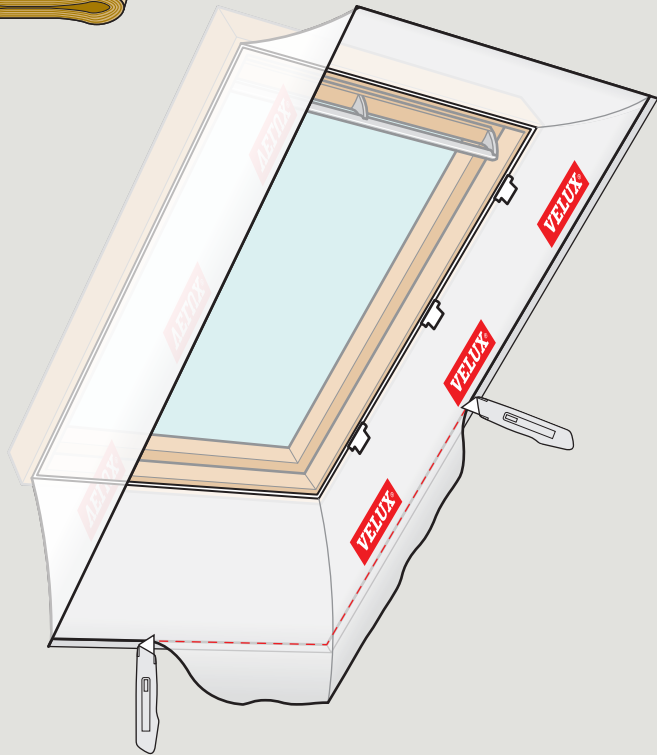

BBX

4

 13	
EN 13984:2013 Notified body: 0402, 0845	
BBX	
Flexible sheet for waterproofing	
Reaction to fire:	Class E
Tensile properties:	NPD
Tear resistance:	NPD
Joint strength:	NPD
Impact resistance:	NPD
Water vapour resistance:	Sd= 80 m
Watertightness:	Pass
Durability:	NPD
VELUX A/S Ådalsvej 99 DK-2970 Hørsholm www.velux.com/ce	