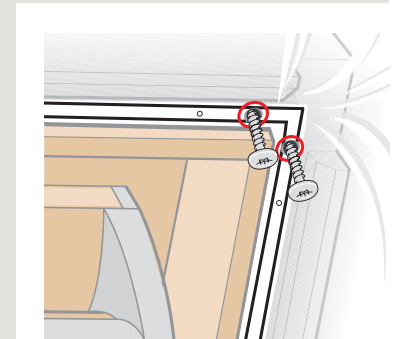

BBX

4

 13	
EN 13984:2013 Notified body: 0402, 0845	
BBX	
Flexible sheet for waterproofing	
Reaction to fire:	Class E
Tensile properties:	NPD
Tear resistance:	NPD
Joint strength:	NPD
Impact resistance:	NPD
Water vapour resistance:	Sd= 80 m
Watertightness:	Pass
Durability:	NPD
VELUX A/S Ådalsvej 99 DK-2970 Hørsholm www.velux.com/ce	