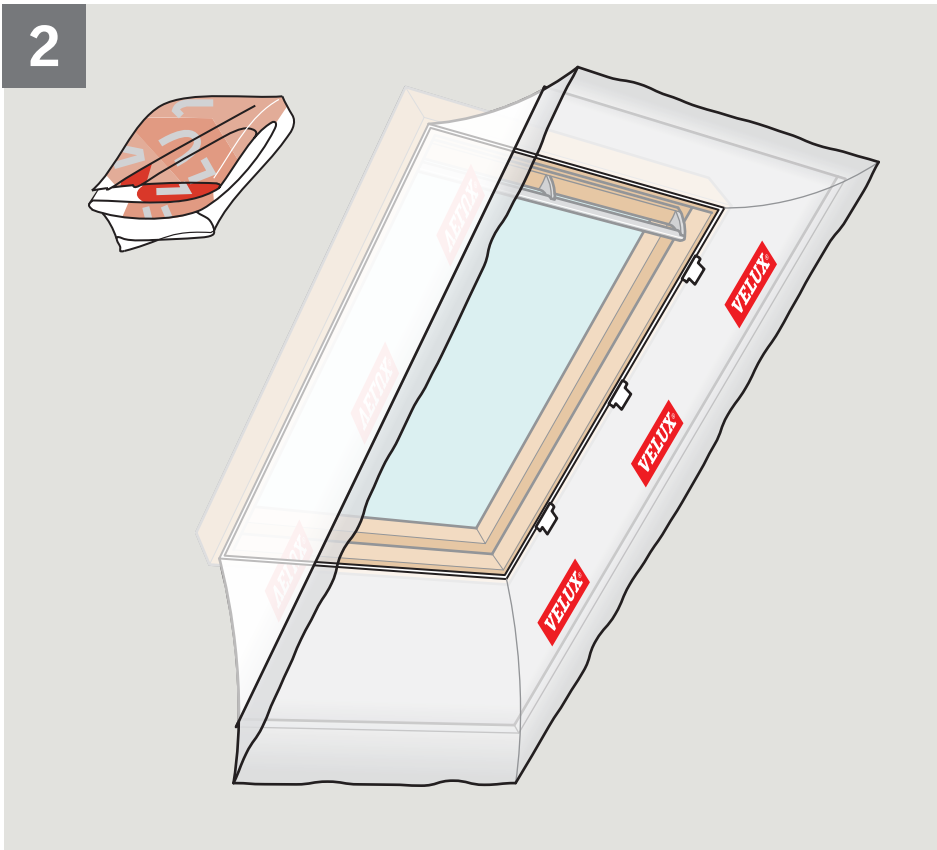

BBX

4

 13	
EN 13984:2013 Notified body: 0402, 0845	
BBX	
Flexible sheet for waterproofing	
Reaction to fire:	Class E
Tensile properties:	NPD
Tear resistance:	NPD
Joint strength:	NPD
Impact resistance:	NPD
Water vapour resistance:	Sd= 80 m
Watertightness:	Pass
Durability:	NPD
VELUX A/S Ådalsvej 99 DK-2970 Hørsholm www.velux.com/ce	