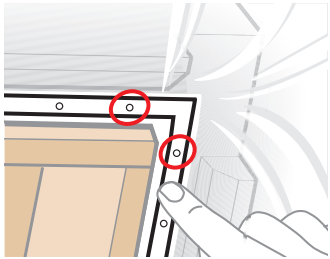

BBX

4

 13	
EN 13984:2013 Notified body: 0402, 0845	
BBX	
Flexible sheet for waterproofing	
Reaction to fire:	Class E
Tensile properties:	NPD
Tear resistance:	NPD
Joint strength:	NPD
Impact resistance:	NPD
Water vapour resistance:	Sd= 80 m
Watertightness:	Pass
Durability:	NPD
VELUX A/S Ådalsvej 99 DK-2970 Hørsholm www.velux.com/ce	