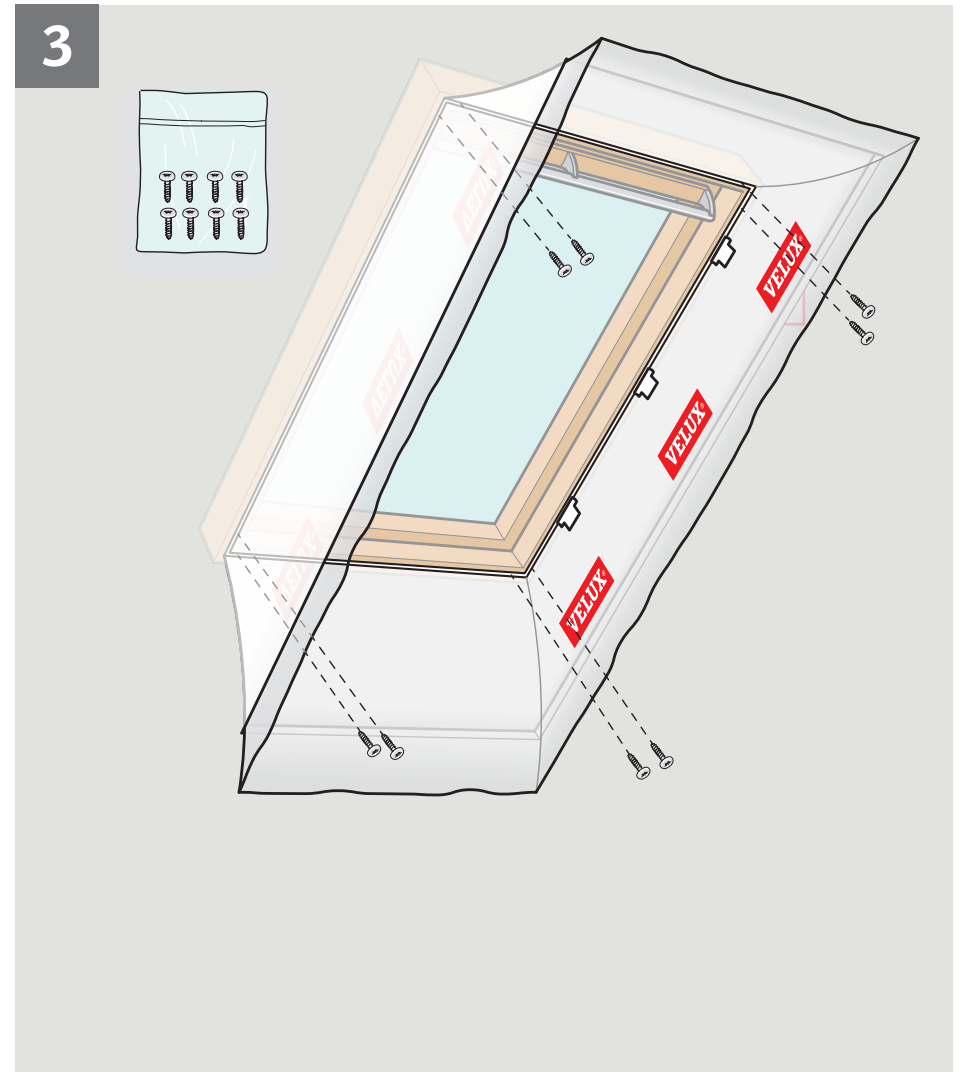

BBX

4

 13	
EN 13984:2013 Notified body: 0402, 0845	
BBX	
Flexible sheet for waterproofing	
Reaction to fire:	Class E
Tensile properties:	NPD
Tear resistance:	NPD
Joint strength:	NPD
Impact resistance:	NPD
Water vapour resistance:	Sd= 80 m
Watertightness:	Pass
Durability:	NPD
VELUX A/S Ådalsvej 99 DK-2970 Hørsholm www.velux.com/ce	