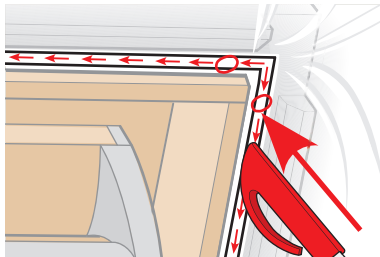

BBX

4

 13	
EN 13984:2013 Notified body: 0402, 0845	
BBX	
Flexible sheet for waterproofing	
Reaction to fire:	Class E
Tensile properties:	NPD
Tear resistance:	NPD
Joint strength:	NPD
Impact resistance:	NPD
Water vapour resistance:	Sd= 80 m
Watertightness:	Pass
Durability:	NPD
VELUX A/S Ådalsvej 99 DK-2970 Hørsholm www.velux.com/ce	