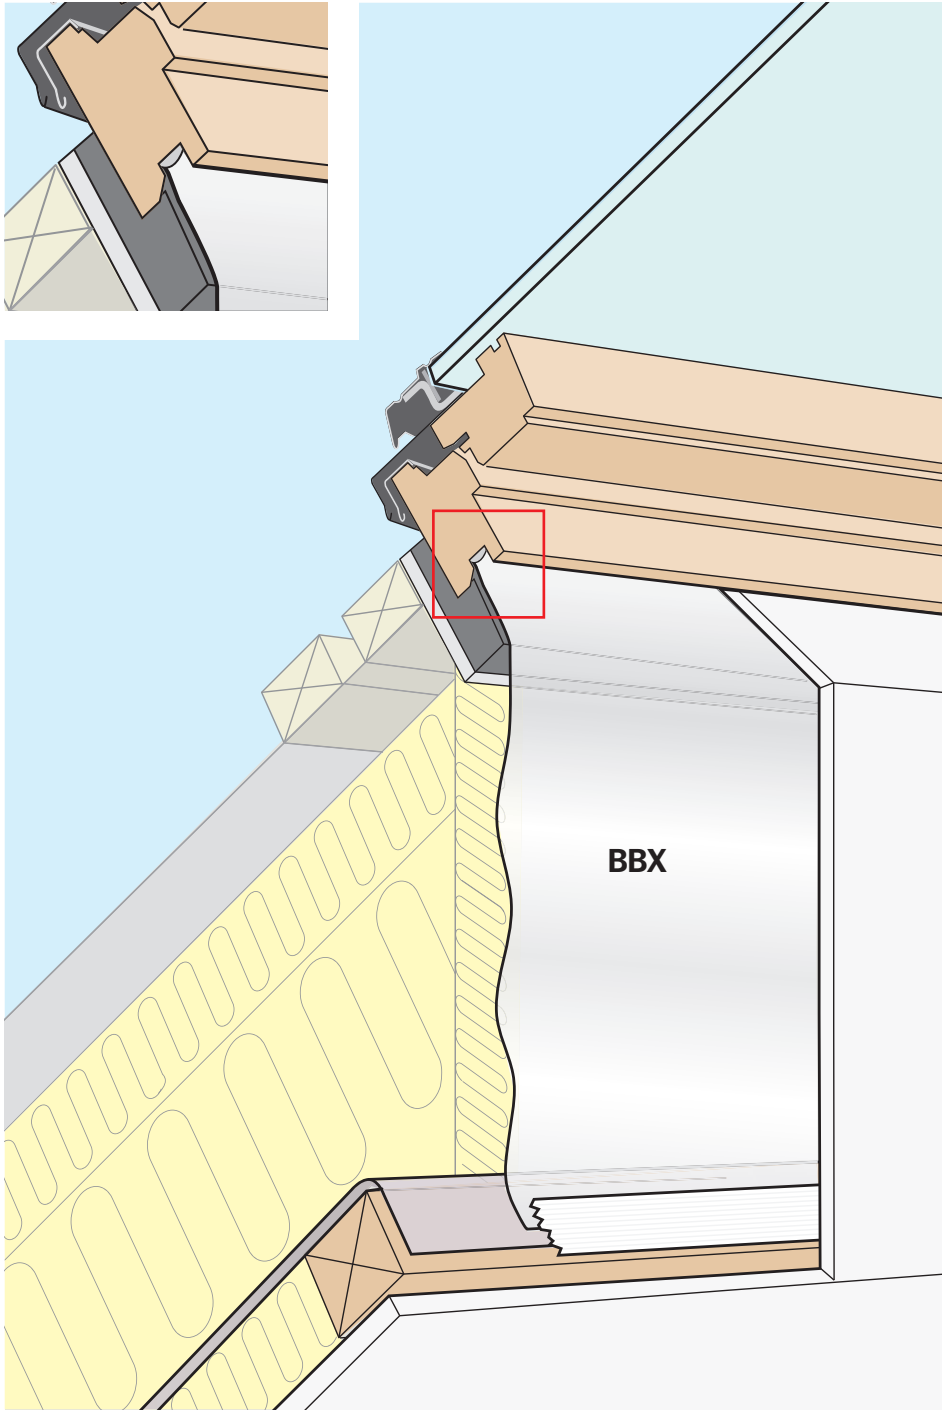

BBX

4

 13	
EN 13984:2013 Notified body: 0402, 0845	
BBX	
Flexible sheet for waterproofing	
Reaction to fire:	Class E
Tensile properties:	NPD
Tear resistance:	NPD
Joint strength:	NPD
Impact resistance:	NPD
Water vapour resistance:	Sd= 80 m
Watertightness:	Pass
Durability:	NPD
VELUX A/S Ådalsvej 99 DK-2970 Hørsholm www.velux.com/ce	