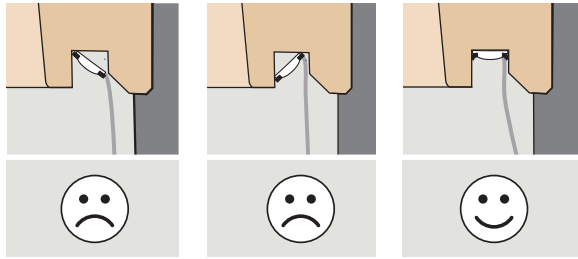

BBX

4

 13	
EN 13984:2013 Notified body: 0402, 0845	
BBX	
Flexible sheet for waterproofing	
Reaction to fire:	Class E
Tensile properties:	NPD
Tear resistance:	NPD
Joint strength:	NPD
Impact resistance:	NPD
Water vapour resistance:	Sd= 80 m
Watertightness:	Pass
Durability:	NPD
VELUX A/S Ådalsvej 99 DK-2970 Hørsholm www.velux.com/ce	